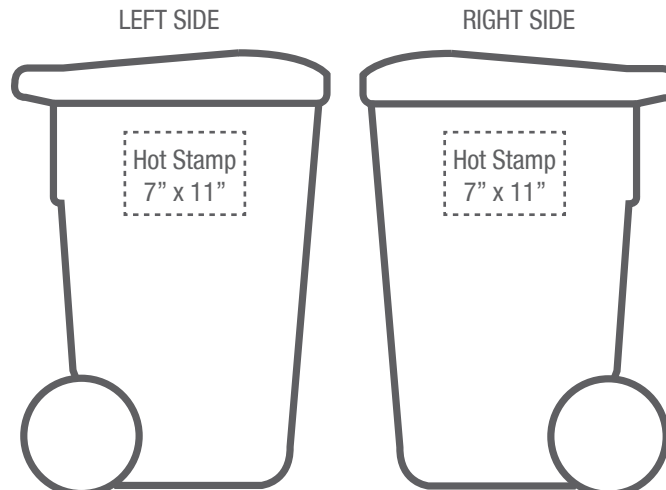

Cascade residential, roll-out carts are available with the industry's largest full color, in-mold lid graphic options and multiple hot stamp location and color options, allowing you to effectively communicate your collection program's details to your community. Custom colors and additional cart customization options may be available upon request, contact your Cascade Sales Manager to discuss.

GENERAL

HOT STAMP FOIL COLOR OPTIONS

CART LID

IN-MOLD GRAPHIC & HOT STAMP LAYOUT OPTIONS

*There can be only one in-mold graphic on the lid.

CART BODY

HOT STAMP LAYOUT DETAIL

STANDARD CART ART OPTIONS

This cart art guide is for visual estimation only, for Cascade cart sizes 32- through 96-Gallons. Actual graphic locations and hot stamp foil colors are subject to variation from this guide.