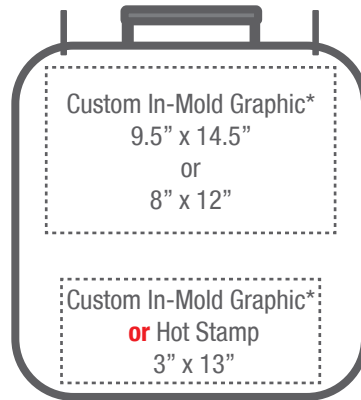

Cascade residential, roll-out carts are available with the industry's largest full color, in-mold lid graphic options and multiple hot stamp location and color options, allowing you to effectively communicate your collection program's details to your community. Custom colors and additional cart customization options may be available upon request, contact your Cascade Sales Manager to discuss.

GENERAL

HOT STAMP FOIL COLOR OPTIONS

CART LID

IN-MOLD GRAPHIC & HOT STAMP LAYOUT OPTIONS

*There can be only one in-mold graphic on the lid.

CART BODY

HOT STAMP LAYOUT DETAIL

STANDARD CART ART OPTIONS

This cart art guide is for visual estimation only, for Cascade cart sizes 32- through 96-Gallons. Actual graphic locations and hot stamp foil colors are subject to variation from this guide.